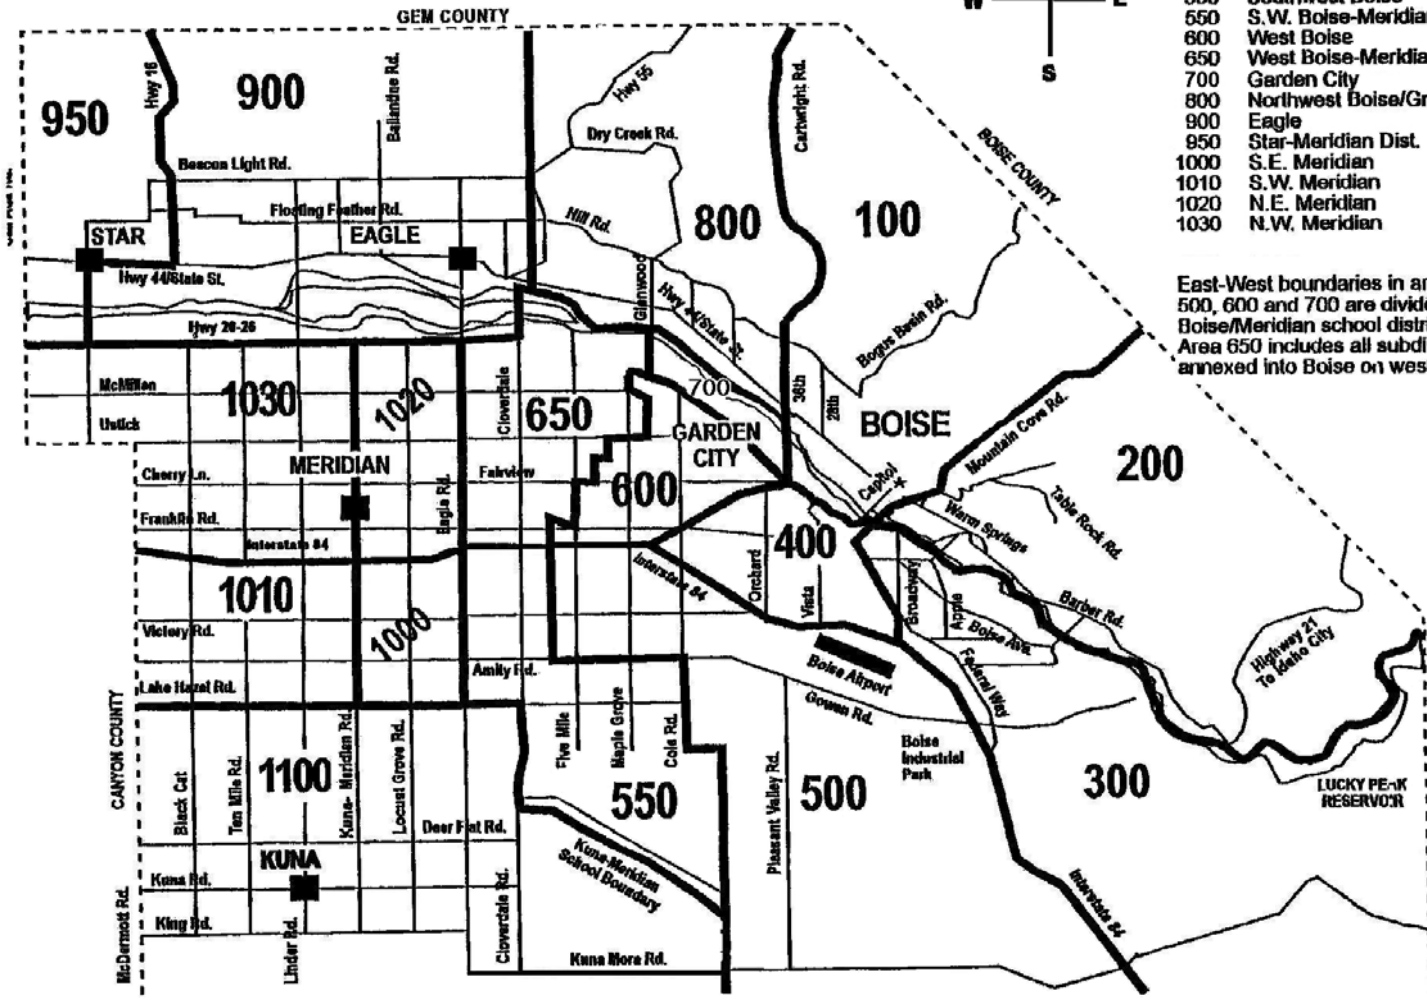

Area Location for Ada County

AREA	LOCATION
100	North Boise
200	Northeast Boise
300	Southeast Boise
400	Boise Bench
500	Southwest Boise
550	S.W. Boise-Meridian Dist.
600	West Boise
650	West Boise-Meridian Dist.
700	Garden City
800	Northwest Boise/Grdn Cty
900	Eagle
950	Star-Meridian Dist.
1000	S.E. Meridian
1010	S.W. Meridian
1020	N.E. Meridian
1030	N.W. Meridian

East-West boundaries in areas 500, 600 and 700 are divided by Boise/Meridian school districts. Area 650 includes all subdivisions annexed into Boise on west border.